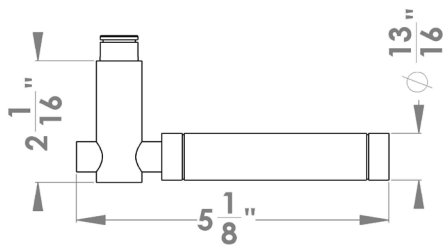

specification details

lever

round rose

square rose

New York

Finish: polished/satin stainless steel (73)

To suit standard 2 1/8" door prep

New York – UER 65Q
 2 5/8 x 2 5/8 x 7/16"

New York – UER 65
 Ø 2 5/8 x 7/16"

Features UER65Q and UER65

- 3 piece rose
- concealed bolt-through fixing
- sprung
- door range 1 1/4" (31 mm) - 2" (51 mm) standard
- T- and Lip-Strike with dust box
- stainless steel faceplate
- backsets: 2 3/8" (60 mm) or 2 3/4" (70 mm)
- functions: Passage (PAS), Privacy (PRI), full dummy (DUM), dummy left (DUM L), dummy right (DUM R)
- available with UL-Latch
- 28° latch with attached face plate
- rate of satin stainless steel 304
- hub 5/16" (8 mm)
- door prep 2 1/8"
- available finish: polished/satin stainless steel

product code square

UER65Q PAS60 73	passage 2 3/8" backset
UER65Q PAS70 73	passage 2 3/4" backset
UER65Q PRI60 73	privacy 2 3/8" backset
UER65Q PRI70 73	privacy 2 3/4" backset
UER65Q DUM 73	full dummy
UER65Q DUM L 73	half dummy left
UER65Q DUM R 73	half dummy right
UEDBQ 73	deadbolt to add to passage

specification details

lever

round rose

square rose