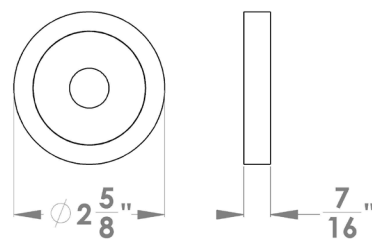

specification details

lever

round rose

square rose

New York

Finish: polished/satin stainless steel (73)

To suit standard 2 1/8" door prep

New York – UER 65Q
 2 5/8 x 2 5/8 x 7/16"

New York – UER 65
 Ø 2 5/8 x 7/16"

Features UER65Q and UER65

- 3 piece rose
- concealed bolt-through fixing
- sprung
- door range 1 1/4" (31 mm) - 2" (51 mm) standard
- T- and Lip-Strike with dust box
- stainless steel faceplate
- backsets: 2 3/8" (60 mm) or 2 3/4" (70 mm)
- functions: Passage (PAS), Privacy (PRI), full dummy (DUM), dummy left (DUM L), dummy right (DUM R)
- available with UL-Latch
- 28° latch with attached face plate
- rate of satin stainless steel 304
- hub 5/16" (8 mm)
- door prep 2 1/8"
- available finish: polished/satin stainless steel

round

UER65 PAS60 73	passage 2 3/8" backset
UER65 PAS70 73	passage 2 3/4" backset
UER65 PRI60 73	privacy 2 3/8" backset
UER65 PRI70 73	privacy 2 3/4" backset
UER65 DUM 73	full dummy
UER65 DUM L 73	half dummy left
UER65 DUM R 73	half dummy right
UEDB 73	deadbolt to add to passage
UEDBA 73	deadbolt keyed alike

specification details

lever

round rose

square rose