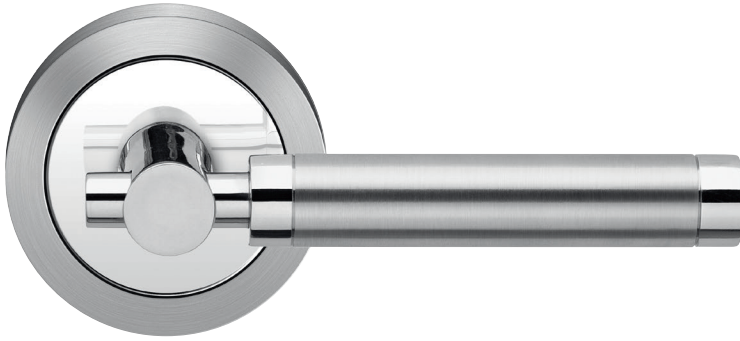

New York

Finish: satin stainless steel (71)

To suit standard 2 1/8" door prep

Features UER65Q and UER65

New York – UER 65Q
 2 5/8 x 2 5/8 x 7/16"

New York – UER 65
 Ø 2 5/8 x 7/16"

- 3 piece rose
- concealed bolt-through fixing
- sprung
- door range 1 1/4" (31 mm) - 2" (51 mm) standard
- T- and Lip-Strike with dust box
- stainless steel faceplate
- backsets: 2 3/8" (60 mm) or 2 3/4" (70 mm)
- functions: Passage (PAS), Privacy (PRI), full dummy (DUM), dummy left (DUM L), dummy right (DUM R)
- available with UL-Latch
- 28° latch with attached face plate
- rate of satin stainless steel 304
- hub 5/16" (8 mm)
- door prep 2 1/8"
- available finish: satin stainless steel

specification details

lever

round rose

square rose

New York

Finish: polished/satin stainless steel (73)

To suit standard 2 1/8" door prep

New York – UER 65Q
 2 5/8 x 2 5/8 x 7/16"

New York – UER 65
 Ø 2 5/8 x 7/16"

Features UER65Q and UER65

- 3 piece rose
- concealed bolt-through fixing
- sprung
- door range 1 1/4" (31 mm) - 2" (51 mm) standard
- T- and Lip-Strike with dust box
- stainless steel faceplate
- backsets: 2 3/8" (60 mm) or 2 3/4" (70 mm)
- functions: Passage (PAS), Privacy (PRI), full dummy (DUM), dummy left (DUM L), dummy right (DUM R)
- available with UL-Latch
- 28° latch with attached face plate
- rate of satin stainless steel 304
- hub 5/16" (8 mm)
- door prep 2 1/8"
- available finish: polished/satin stainless steel