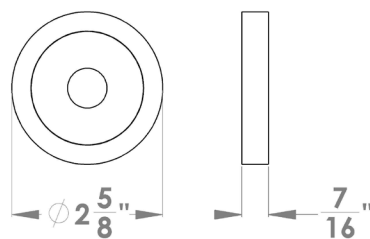

New York

Finish: satin stainless steel (71)

To suit standard 2 1/8" door prep

Features UER65Q and UER65

New York – UER 65Q
 2 5/8 x 2 5/8 x 7/16"

New York – UER 65
 Ø 2 5/8 x 7/16"

- 3 piece rose
- concealed bolt-through fixing
- sprung
- door range 1 1/4" (31 mm) - 2" (51 mm) standard
- T- and Lip-Strike with dust box
- stainless steel faceplate
- backsets: 2 3/8" (60 mm) or 2 3/4" (70 mm)
- functions: Passage (PAS), Privacy (PRI), full dummy (DUM), dummy left (DUM L), dummy right (DUM R)
- available with UL-Latch
- 28° latch with attached face plate
- rate of satin stainless steel 304
- hub 5/16" (8 mm)
- door prep 2 1/8"
- available finish: satin stainless steel

specification details

lever

round rose

square rose

New York

Finish: polished/satin stainless steel (73)

To suit standard 2 1/8" door prep

New York – UER 65Q
 2 5/8 x 2 5/8 x 7/16"

New York – UER 65
 Ø 2 5/8 x 7/16"

Features UER65Q and UER65

- 3 piece rose
- concealed bolt-through fixing
- sprung
- door range 1 1/4" (31 mm) - 2" (51 mm) standard
- T- and Lip-Strike with dust box
- stainless steel faceplate
- backsets: 2 3/8" (60 mm) or 2 3/4" (70 mm)
- functions: Passage (PAS), Privacy (PRI), full dummy (DUM), dummy left (DUM L), dummy right (DUM R)
- available with UL-Latch
- 28° latch with attached face plate
- rate of satin stainless steel 304
- hub 5/16" (8 mm)
- door prep 2 1/8"
- available finish: polished/satin stainless steel

specification details

lever

round rose

square rose