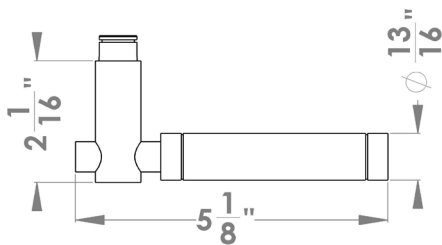

New York

Finish: satin stainless steel (71)

To suit standard 2 1/8" door prep

Features UER65Q and UER65

New York – UER 65Q
 2 5/8 x 2 5/8 x 7/16"

New York – UER 65
 Ø 2 5/8 x 7/16"

- 3 piece rose
- concealed bolt-through fixing
- sprung
- door range 1 1/4" (31 mm) - 2" (51 mm) standard
- T- and Lip-Strike with dust box
- stainless steel faceplate
- backsets: 2 3/8" (60 mm) or 2 3/4" (70 mm)
- functions: Passage (PAS), Privacy (PRI), full dummy (DUM), dummy left (DUM L), dummy right (DUM R)
- available with UL-Latch
- 28° latch with attached face plate
- rate of satin stainless steel 304
- hub 5/16" (8 mm)
- door prep 2 1/8"
- available finish: satin stainless steel

specification details

lever

round rose

square rose

New York

Finish: polished/satin stainless steel (73)

To suit standard 2 1/8" door prep

New York – UER 65Q
 2 5/8 x 2 5/8 x 7/16"

New York – UER 65
 Ø 2 5/8 x 7/16"

Features UER65Q and UER65

- 3 piece rose
- concealed bolt-through fixing
- sprung
- door range 1 1/4" (31 mm) - 2" (51 mm) standard
- T- and Lip-Strike with dust box
- stainless steel faceplate
- backsets: 2 3/8" (60 mm) or 2 3/4" (70 mm)
- functions: Passage (PAS), Privacy (PRI), full dummy (DUM), dummy left (DUM L), dummy right (DUM R)
- available with UL-Latch
- 28° latch with attached face plate
- rate of satin stainless steel 304
- hub 5/16" (8 mm)
- door prep 2 1/8"
- available finish: polished/satin stainless steel

specification details

lever

round rose

square rose