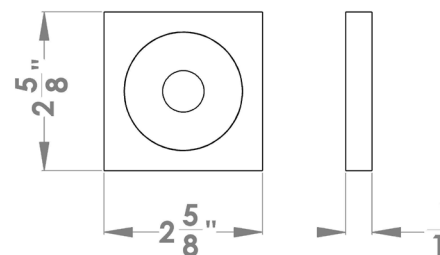

specification details

lever

round rose

square rose

New York

Finish: polished/satin stainless steel (73)

To suit standard 2 1/8" door prep

New York – UER 65Q
 2 5/8 x 2 5/8 x 7/16"

New York – UER 65
 Ø 2 5/8 x 7/16"

Features UER65Q and UER65

- 3 piece rose
- concealed bolt-through fixing
- sprung
- door range 1 1/4" (31 mm) - 2" (51 mm) standard
- T- and Lip-Strike with dust box
- stainless steel faceplate
- backsets: 2 3/8" (60 mm) or 2 3/4" (70 mm)
- functions: Passage (PAS), Privacy (PRI), full dummy (DUM), dummy left (DUM L), dummy right (DUM R)
- available with UL-Latch
- 28° latch with attached face plate
- rate of satin stainless steel 304
- hub 5/16" (8 mm)
- door prep 2 1/8"
- available finish: polished/satin stainless steel